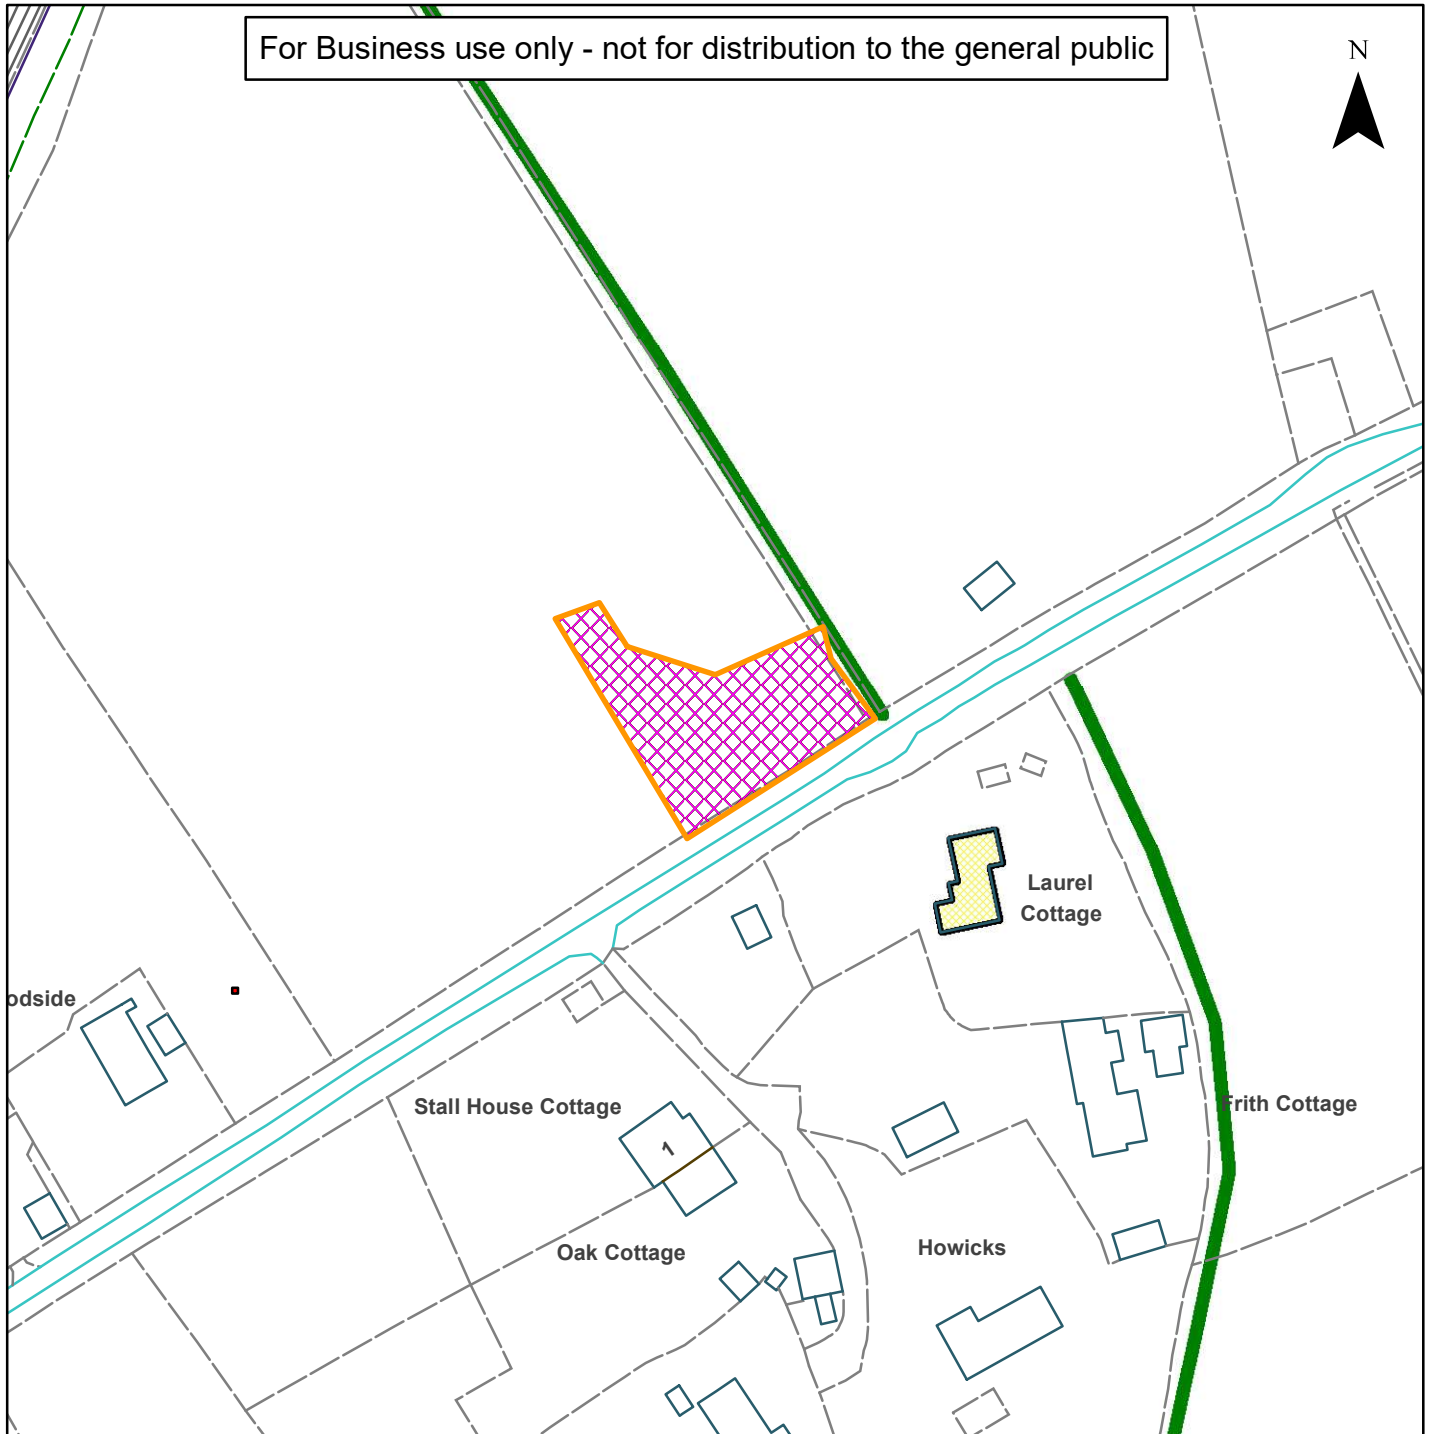

07) DC/23/1631

Horsham
District
Council

Peacocks Paddock, Stall House Lane, North Heath, West Sussex,
RH20 2HR

For Business use only - not for distribution to the general public

N

Scale: 1:1,250

Reproduced by permission of Ordnance Survey map on behalf
of HMSO. © Crown copyright and database rights (2019).
Ordnance Survey Licence.100023865